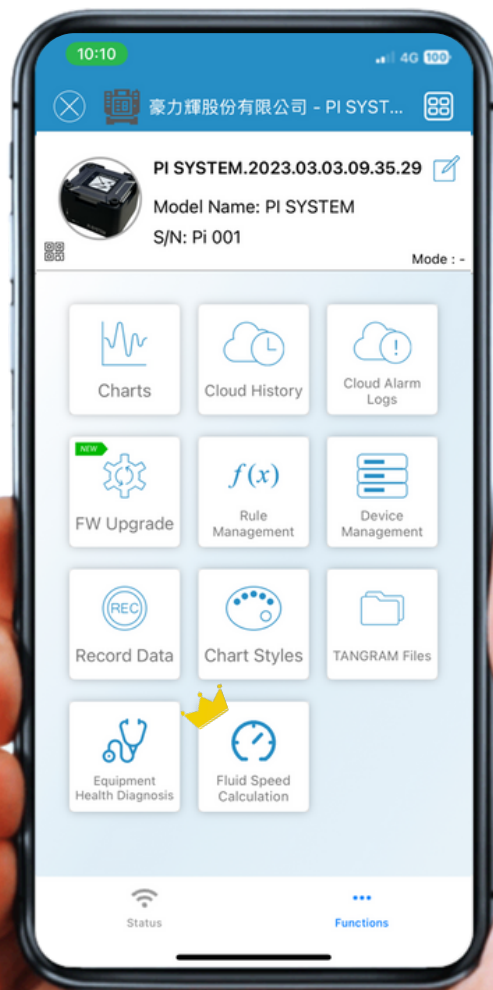

FLUID SPEED AI MODEL

SPEED WELL COOLANT DRIVEN SPINDLE
SPEED WELL 流體驅動刀座

APP 模組化功能
APP Modular Functions

便攜式檢測系統
Portable Inspection System

雲端模型存取
Cloud Model Access

HOLD WELL
HOLD WELL INDUSTRIAL CO., LTD.